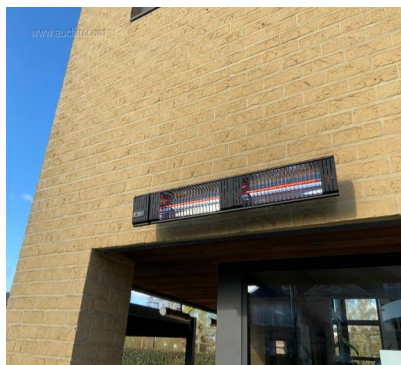

CATALOG
Infrared patio heaters

DESCRIPTION

Sale of various infrared patio heaters, including XXL

START

29 april 2021 to 10:00

END DATE

9 may 2021 from 17:00

VIEWING

- Wednesday May 05 2021 from 15:00 until 17:00
  BE - 2630 Aartselaar, Helststraat 47

AUCTIM PARTNER

MOYERSOEN NV

Helststraat 47, 2630 Aartselaar, Belgium
+32 3 827 21 31 - info.moyersoen@auctim.be
BTW BE 0452.153.622

DELIVERY

- Friday May 14 2021 from 09:00 until 12:00
  BE - 2630 Aartselaar, Helststraat 47

Online bidding only!

Catalog created on 9 may 2021 to 06:00