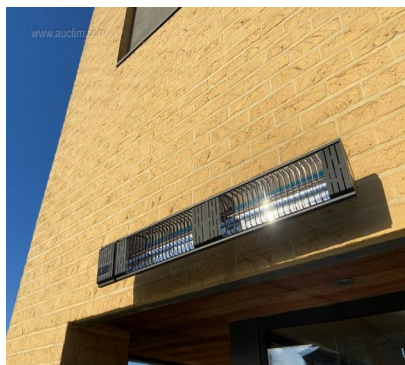

CATALOG
Infrared patio heaters

DESCRIPTION

Sale of various infrared patio heaters, including XXL

START

29 april 2021 to 10:00

END DATE

9 may 2021 from 17:00

VIEWING

- Wednesday May 05 2021 from 15:00 until 17:00
  BE - 2630 Aartselaar, Helststraat 47

AUCTIM PARTNER

MOYERSOEN NV

Helststraat 47, 2630 Aartselaar, Belgium
+32 3 827 21 31 - info.moyersoen@auctim.be
BTW BE 0452.153.622

DELIVERY

- Friday May 14 2021 from 09:00 until 12:00
  BE - 2630 Aartselaar, Helststraat 47

Online bidding only!

Catalog created on 9 may 2021 to 06:00